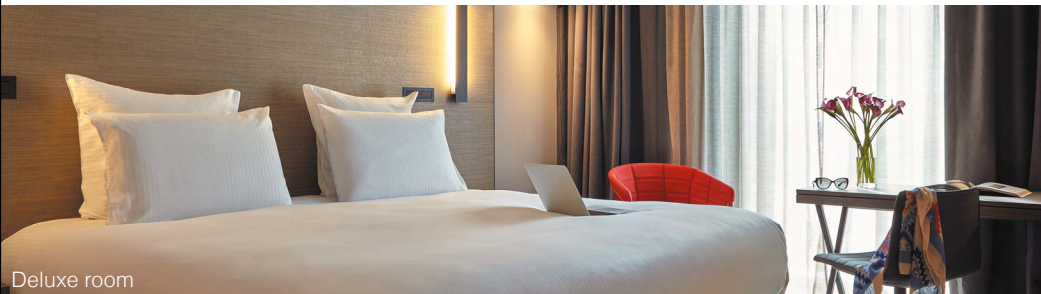

Deluxe room

Outside the hotel

**305 ROOMS**  
(including 80 twins and 10 suites)

Indoor swimming pool

Culinaire Bazaar

**500 SQM OF WELLNESS SPACE**  
with a 20m length indoor pool, sauna, steam-room and fitness center