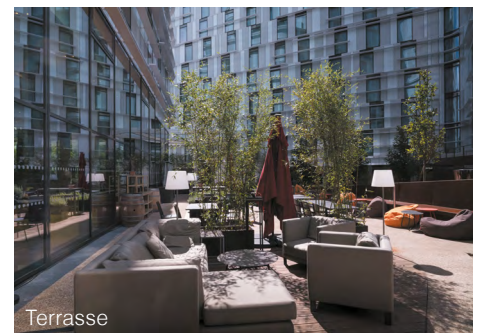

Terrasse

FIND US

RER B – Arrêt / Station Aéroport CDG 1

FROM THE AIRPORT (CDG TERMINALS 1, 2, 3):

CDG Val Airport Shuttle – Station Terminal 3 – Roissypole