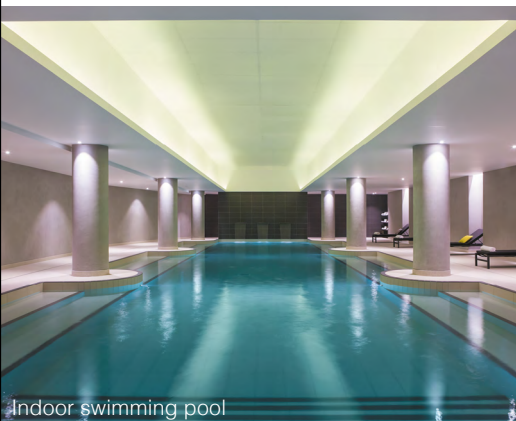

Deluxe room

Outside the hotel

**305 ROOMS**  
(including 80 twins and 10 suites)

Indoor swimming pool

Culinaire Bazaar

**500 SQM OF WELLNESS SPACE**  
with a 20m length indoor pool, sauna, steam-room and fitness center